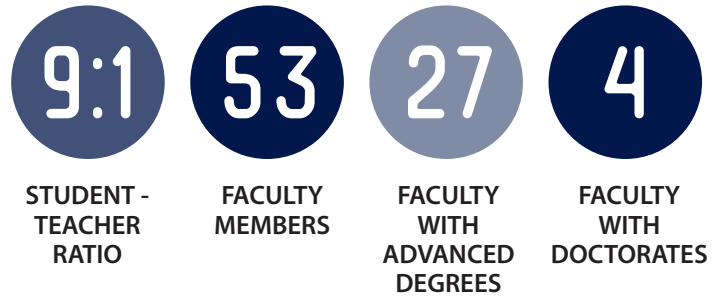

EXCEPTIONAL FACULTY