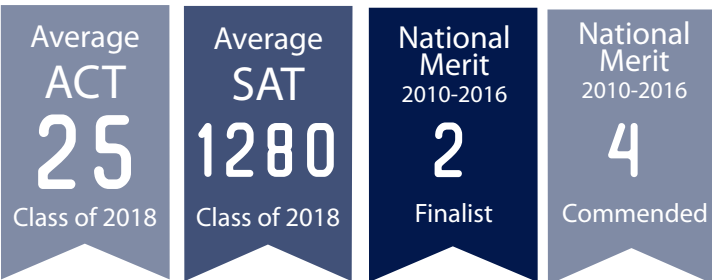

PROVIDENCE SERVICE